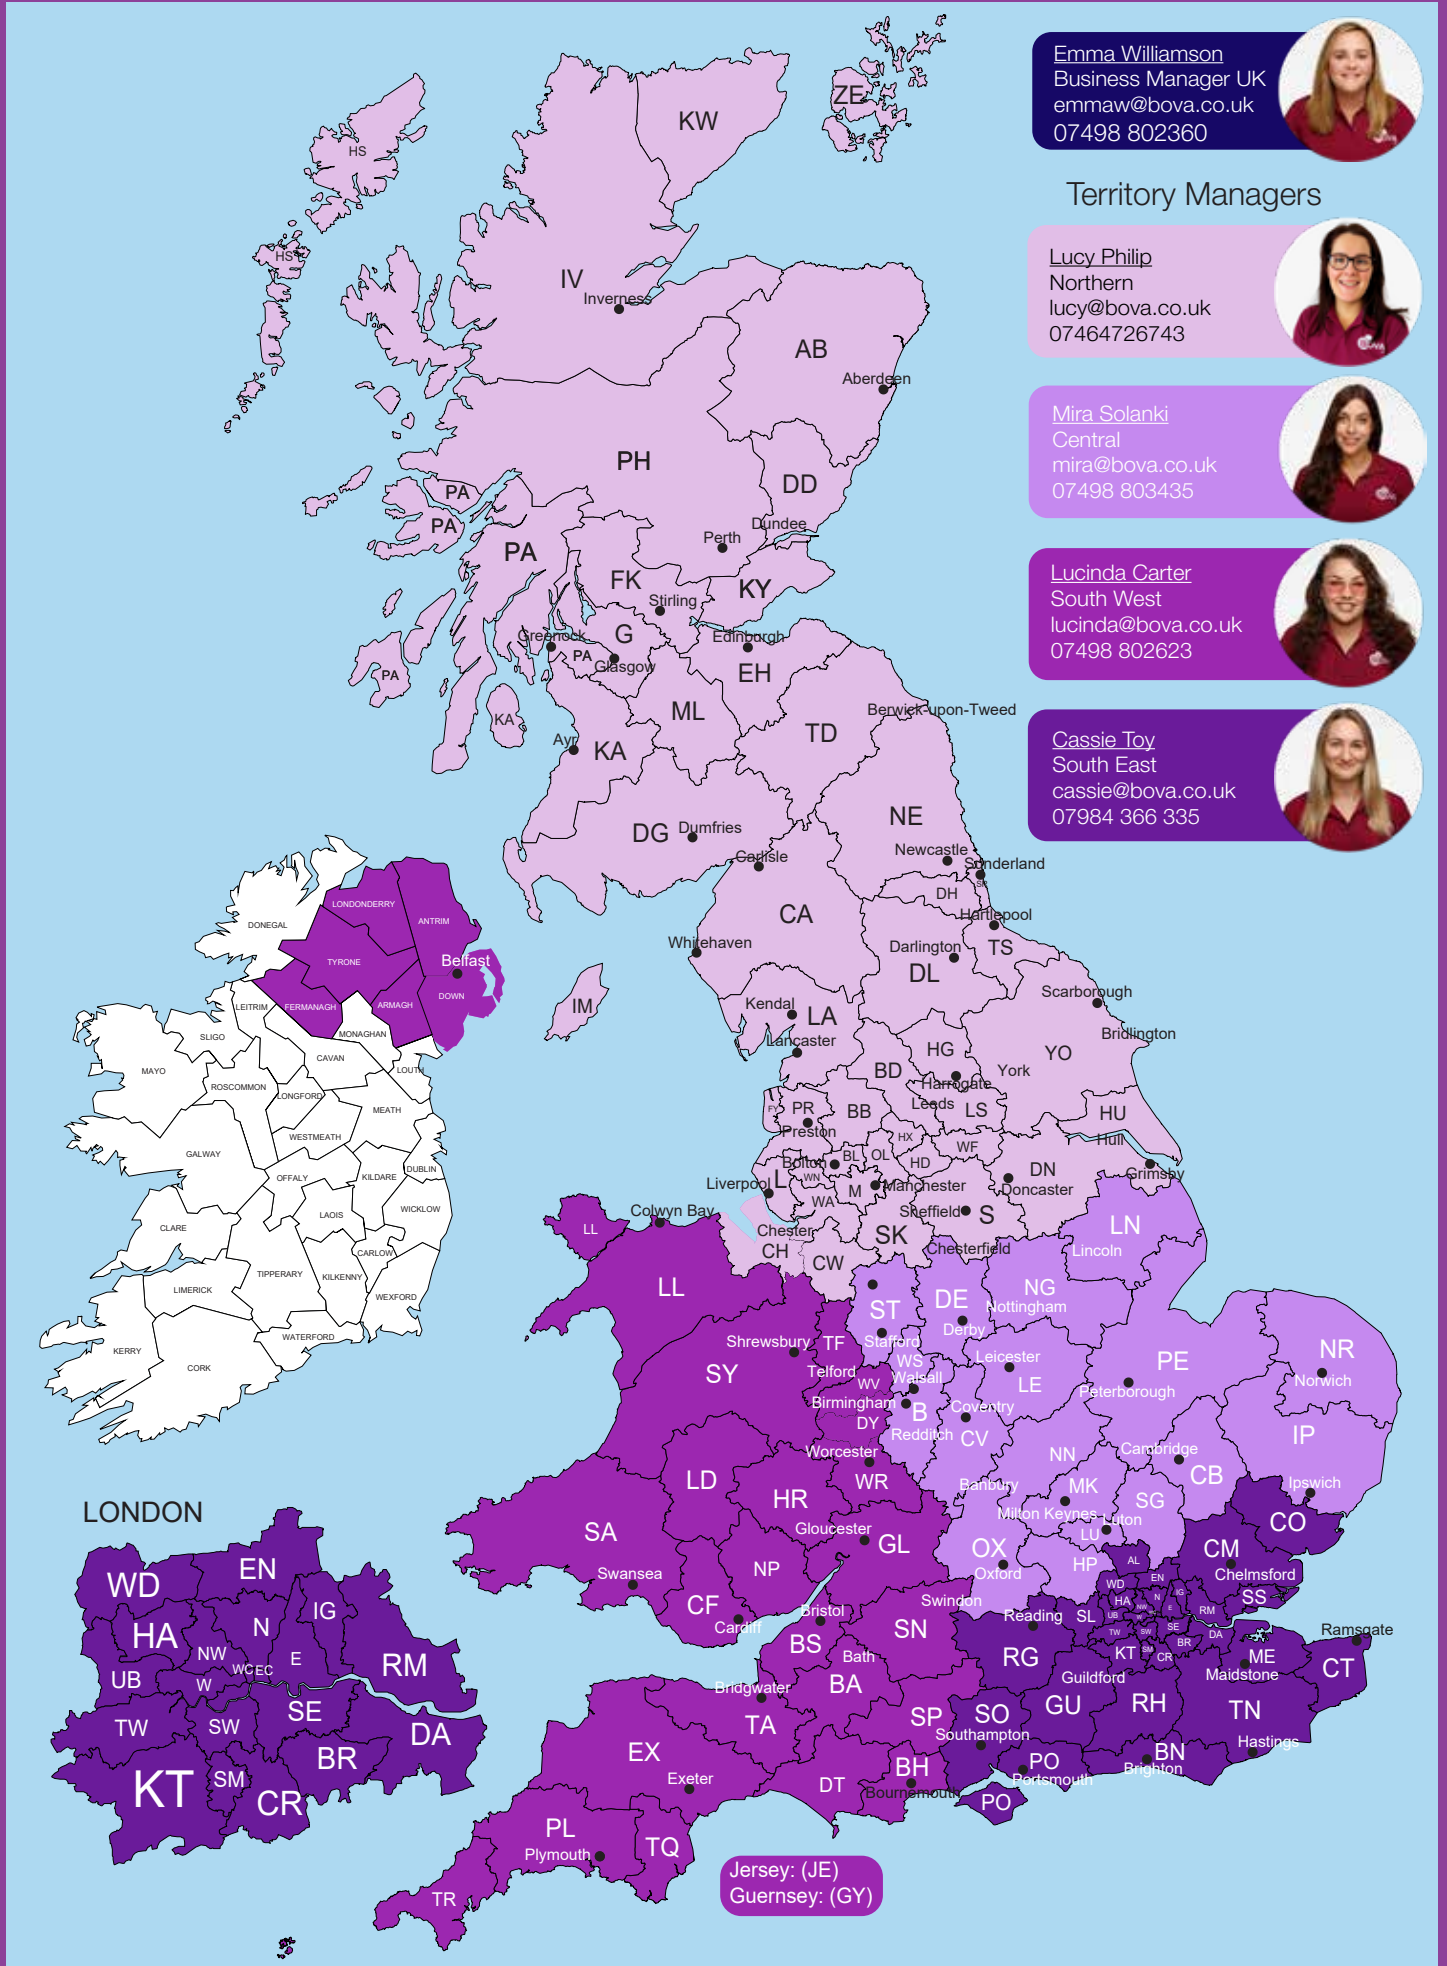

Sales Territory Map

Emma Williamson
 Business Manager UK
 emmaw@bova.co.uk
 07498 802360

Territory Managers

Lucy Philip
 Northern
 lucy@bova.co.uk
 07464726743

Mira Solanki
 Central
 mira@bova.co.uk
 07498 803435

Lucinda Carter
 South West
 lucinda@bova.co.uk
 07498 802623

Cassie Toy
 South East
 cassie@bova.co.uk
 07984 366 335

Jersey: (JE)
 Guernsey: (GY)